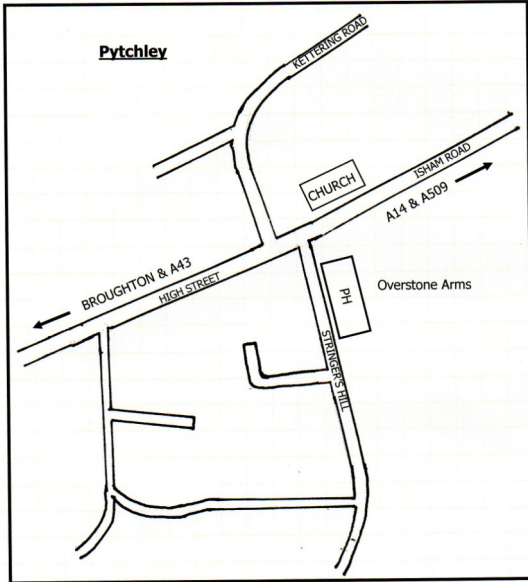

Jaguar Enthusiasts' Club Northants Region

Come and join one of the active and friendly regions within the JEC network. Well we think so!! We sometimes have talks, demos, visits and participation in some of the major national club events. We also like to have a social side to the region with cuisine evenings and weekends away. Club nights are normally well attended, with members turning out for an entertaining evening, or just a noggin and natter.

The Overstone Arms in Pytchley is quite well situated. Isham road starts where the A509 & A14 meet at junction 9. You can get there from the A43 and also Wellingborough via more than one route.

We meet every 2nd Tuesday from approx 8:00pm
The Overstone Arms, Stringer's Hill, Pytchley
Post code: NN14 1EU or tele. 01536 790215

Northants Regional Membership Application Form

Office use only

CASH/CHEQUE.....
REMIT.....
REG MEM No.....
DATE.....

Return this form to:-
Carole Bewers (Mem. Sec.)
9 Conway Drive
Burton Latimer
KETTERING
Northants NN15 5TA
Tele. 01536 356395

Name _____
Address _____
_____
_____
Post code _____
Phone _____
E-mail _____

£12 per annum
Please make cheques payable to:-
JEC NORTHANTS REGION

The Jaguar Enthusiasts' Club Ltd.,
Abbeywood Office Park
Emma Chris Way
FILTON
South Gloucestershire BS34 7JU

☐ Model _____
☐ Year _____
☐ Engine size _____
☐ Ext. colour _____
☐ Int. colour _____
☐ National member YES / NO